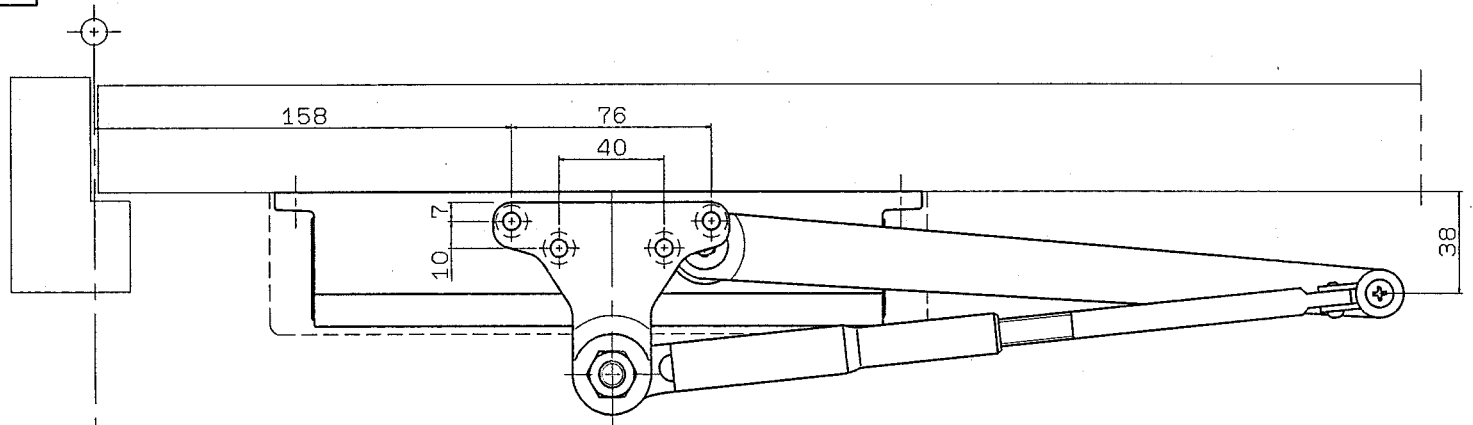

With hold-open	Maximum door weight	Maximum door width
DS-2550P	20~60kg	750~950mm

- Spring adjustable type
- With backcheck

RYOBI LIMITED	PRODUCTS	APPLICATION	MODEL No.	DATE	REV.
	DOOR CLOSER	Parallel arm	DS-2550P	08/30/2018	