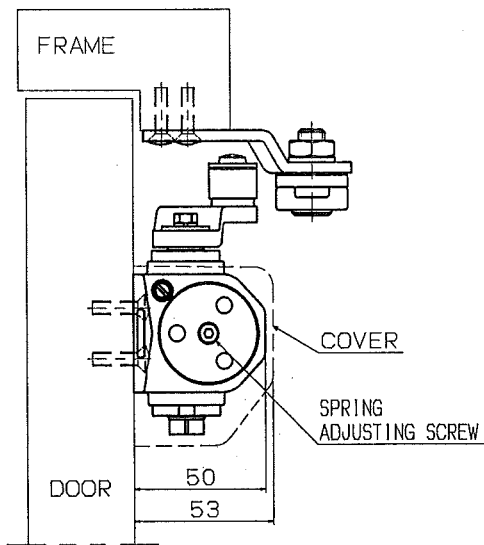

With hold-open	Maximum door weight	Maximum door width
DS-2550P	20~60kg	750~950mm

- Spring adjustable type
- With backcheck

RYOBI LIMITED	PRODUCTS	APPLICATION	MODEL No.	DATE	REV.
	DOOR CLOSER	Parallel arm	DS-2550P	08/30/2018	