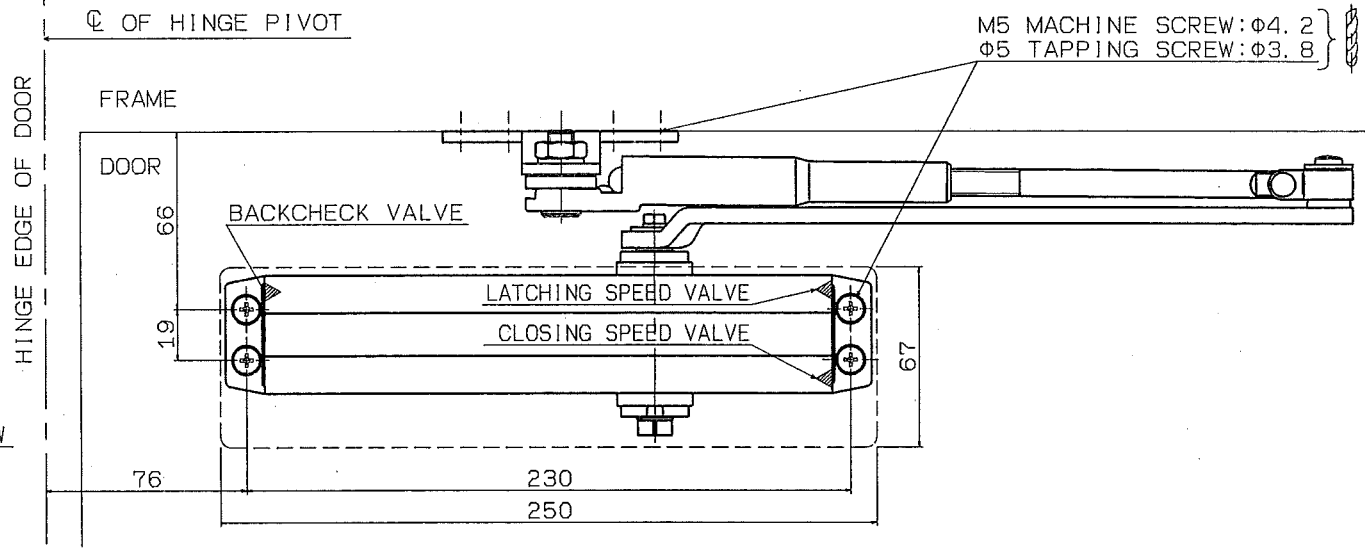

With hold-open	Maximum door weight	Maximum door width
DS-2550P	20~60kg	750~950mm

- Spring adjustable type
- With backcheck

RYOBI LIMITED	PRODUCTS	APPLICATION	MODEL No.	DATE	REV.
	DOOR CLOSER	Parallel arm	DS-2550P	08/30/2018	