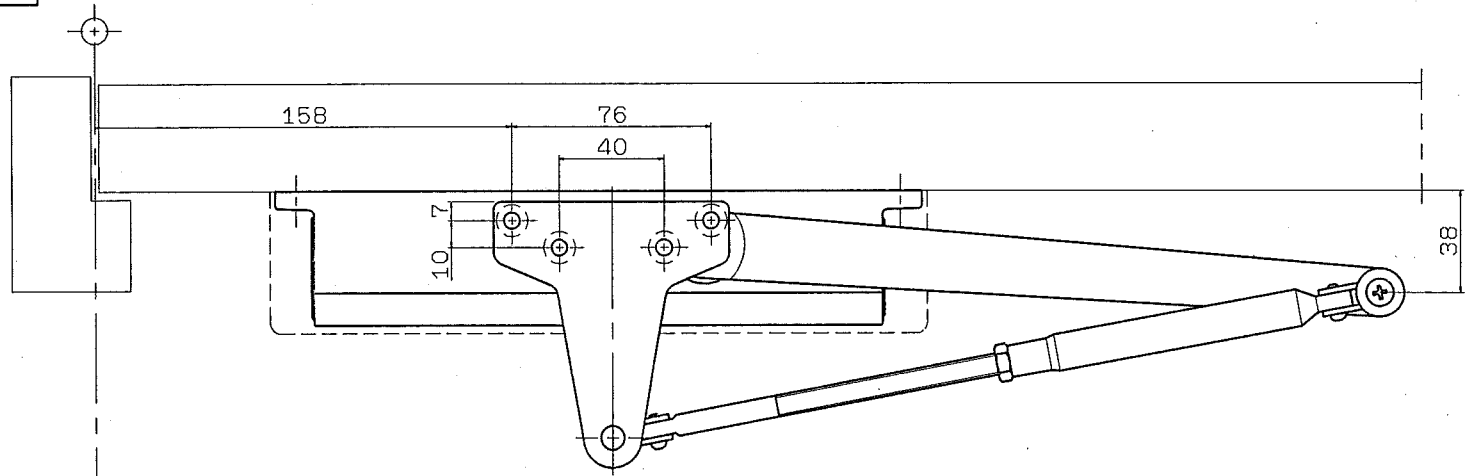

Without hold-open	Maximum door weight	Maximum door width
D-2550P	20~60kg	750~950mm

- Spring adjustable type
- With backcheck

RYOBI LIMITED	PRODUCTS	APPLICATION	MODEL No.	DATE	REV.
	DOOR CLOSER	Parallel arm	D-2550P	08/30/2018	