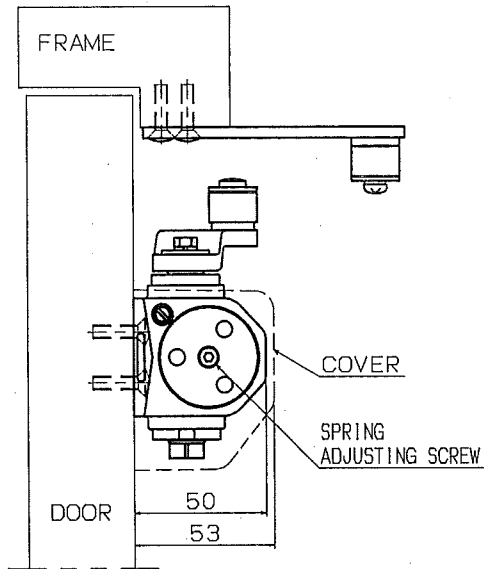

Without hold-open	Maximum door weight	Maximum door width
D-2550P	20~60kg	750~950mm

- Spring adjustable type
- With backcheck

RYOBI LIMITED	PRODUCTS	APPLICATION	MODEL No.	DATE	REV.
	DOOR CLOSER	Parallel arm	D-2550P	08/30/2018	