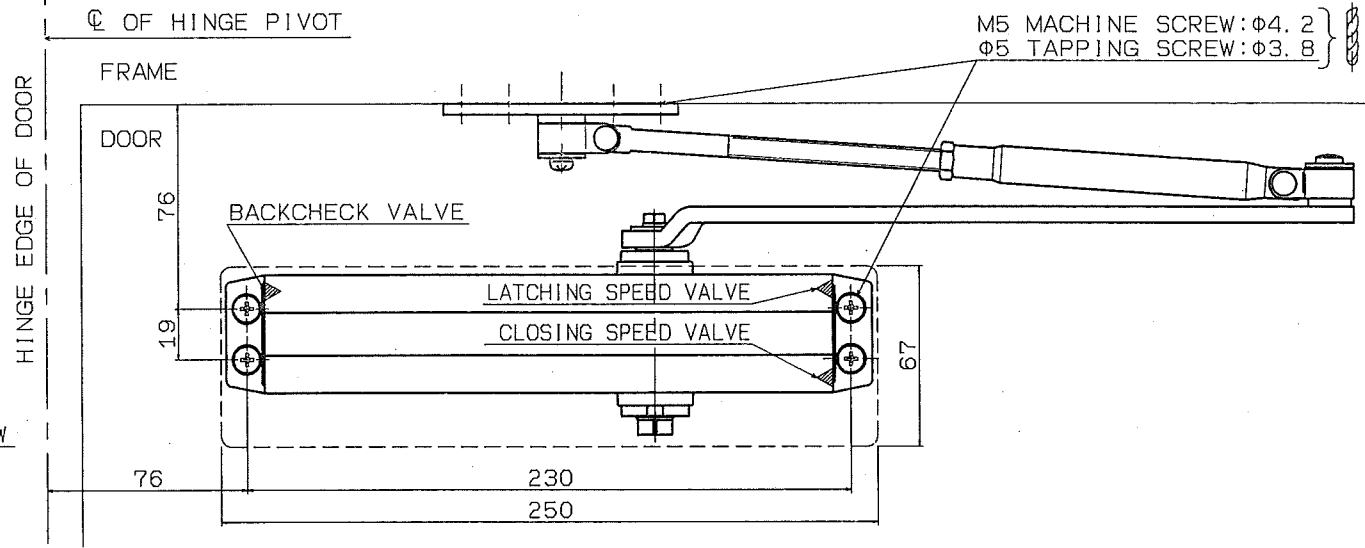

Without hold-open	Maximum door weight	Maximum door width
D-2550P	20~60kg	750~950mm

- Spring adjustable type
- With backcheck

RYOBI LIMITED	PRODUCTS	APPLICATION	MODEL No.	DATE	REV.
	DOOR CLOSER	Parallel arm	D-2550P	08/30/2018	