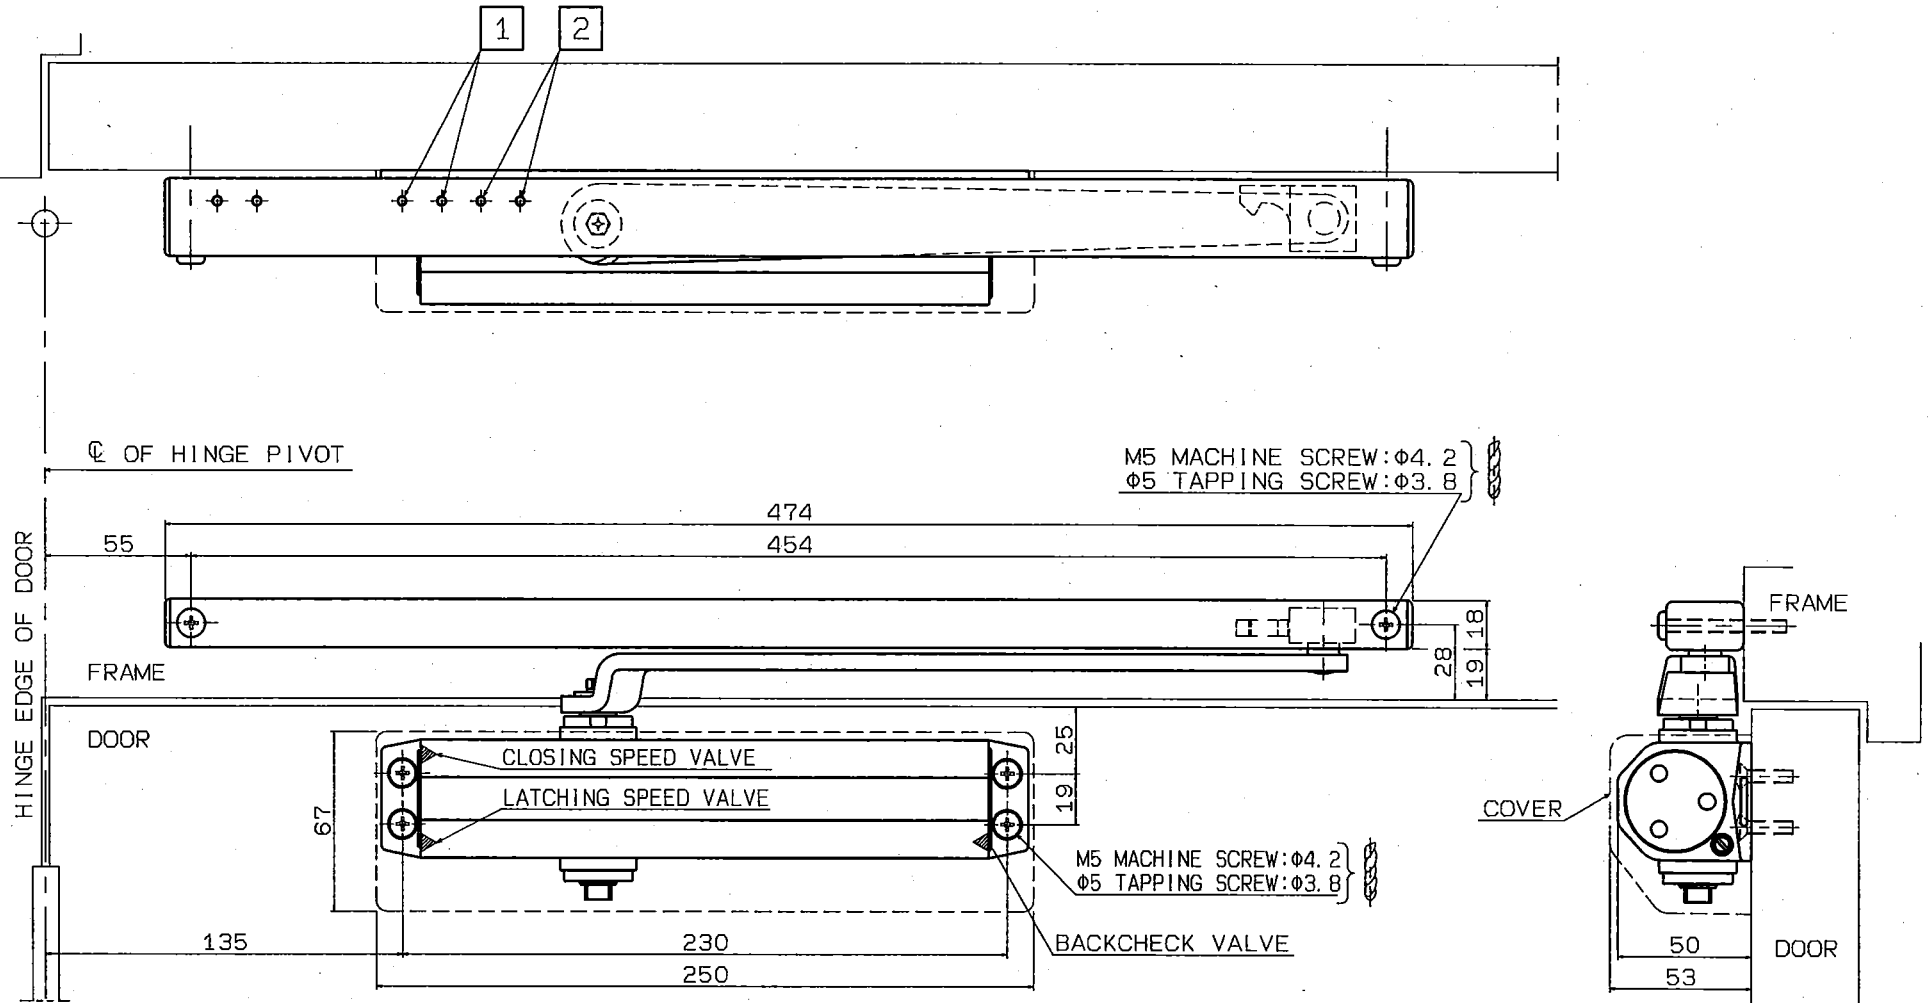

Without hold-open	With hold-open	Maximum door weight	Maximum door width
D-2050T	DS-2050T	60kg	950mm

Hold-open device installation position	1	2
Maximum opening angle	82°	75°

● With backcheck

RYOBI LIMITED

PRODUCTS

DOOR CLOSER

APPLICATION

Track-rail arm

MODEL No.

D-2050T, DS-2050T

DATE

03/15/2019