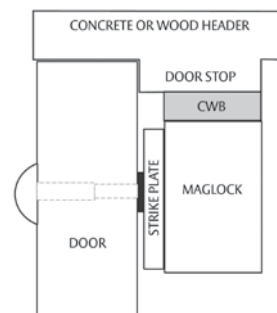

CWB Concrete Wood Bracket

- Used on wood or concrete filled metal frames
- Provides a concealed wire chamber
- Available in clear aluminum or black anodized
- MagnaCare® lifetime replacement, no fault, no questions asked warranty