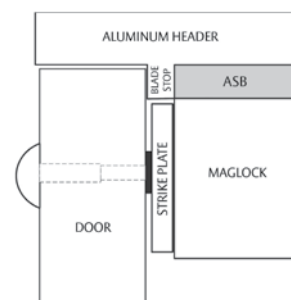

Securitron® M32, M62, M82 MagnaLock® Accessories

ASB Aluminum Spacer Bracket

- Use when a blade stop requires the Magnalock to be lowered
- Comes pre-drilled for the mounting bolts and wire
- Provides a blind nut for surface installation of strike
- Available in clear aluminum or black anodized
- MagnaCare® lifetime replacement, no fault, no questions asked warranty

Part Number | Description

ASB-32BK	Alum Frame Spacer Bracket - M32, Black Anodized
ASB-32CL	Alum Frame Spacer Bracket - M32, Clear Anodized
ASB-62BK	Alum Frame Spacer Bracket - M62, Black Anodized
ASB-62CL	Alum Frame Spacer Bracket - M62, Clear Anodized