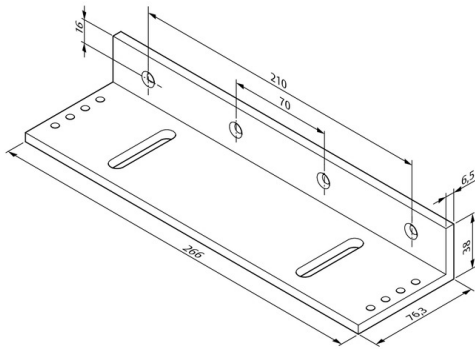

L-shaped

Product description

For mounting on flush-surface door elements.

Scope of delivery

- 1 mounting bracket

Technical data

Material	Aluminium
Length	266 mm
Height	38 mm
Depth	76 mm

Article number	MAGAC-L-AL1200-
----------------	-----------------