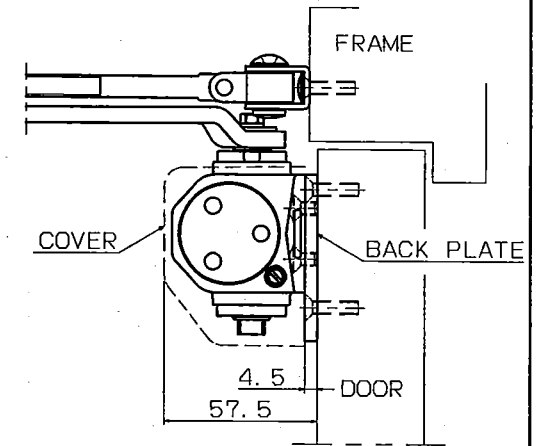

without hold-open	Maximum door weight	Maximum door width
D-2050	60kg	950mm

●with backcheck

RYOBI LIMITED	PRODUCTS	APPLICATION	MODEL No.	DATE	REV.
	DOOR CLOSER	Standard	D-2050(#3)	03/15/2019	

Without hold-open	Maximum door weight	Maximum door width
D-2050	80kg	1100mm

●With backcheck

RYOBI LIMITED	PRODUCTS	APPLICATION	MODEL No.	DATE	REV.
	DOOR CLOSER	Standard	D-2050(#4)	03/15/2019	

Without hold-open	Maximum door weight	Maximum door width
D-2050	100kg	1250mm

●With backcheck

RYOBI LIMITED	PRODUCTS	APPLICATION	MODEL No.	DATE	REV.
	DOOR CLOSER	Standard	D-2050(#5)	03/15/2019	

Without hold-open	Maximum door weight	Maximum door width
D-2050P	80kg	1100mm

● With backcheck

RYOBI LIMITED	PRODUCTS	APPLICATION	MODEL No.	DATE	REV.
	DOOR CLOSER	Parallel arm	D-2050P	03/15/2019	