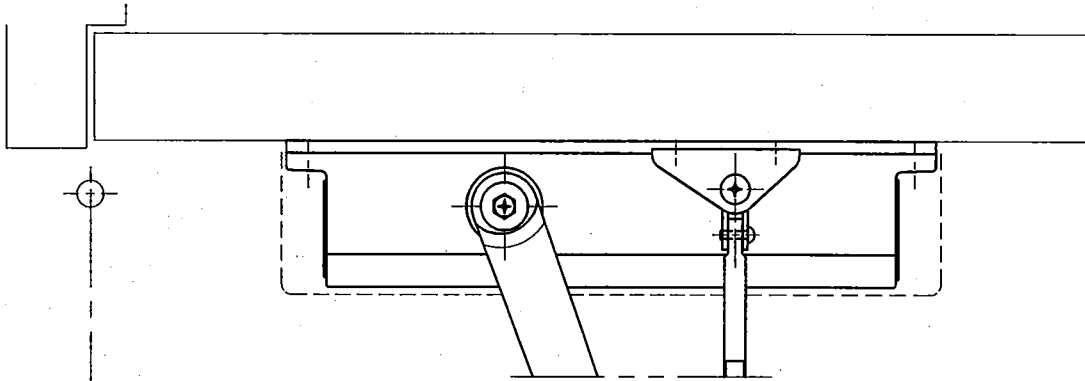

without hold-open	Maximum door weight	Maximum door width
D-2050	60kg	950mm

●with backcheck

RYOBI LIMITED	PRODUCTS	APPLICATION	MODEL No.	DATE	REV.
	DOOR CLOSER	Standard	D-2050(#3)	03/15/2019	

Without hold-open	Maximum door weight	Maximum door width
D-2050	80kg	1100mm

●With backcheck

RYOBI LIMITED	PRODUCTS	APPLICATION	MODEL No.	DATE	REV.
	DOOR CLOSER	Standard	D-2050(#4)	03/15/2019	

Without hold-open	Maximum door weight	Maximum door width
D-2050	100kg	1250mm

●With backcheck

RYOBI LIMITED	PRODUCTS	APPLICATION	MODEL No.	DATE	REV.
	DOOR CLOSER	Standard	D-2050(#5)	03/15/2019	

Without hold-open	Maximum door weight	Maximum door width
D-2050P	80kg	1100mm

● With backcheck

RYOBI LIMITED	PRODUCTS	APPLICATION	MODEL No.	DATE	REV.
	DOOR CLOSER	Parallel arm	D-2050P	03/15/2019	