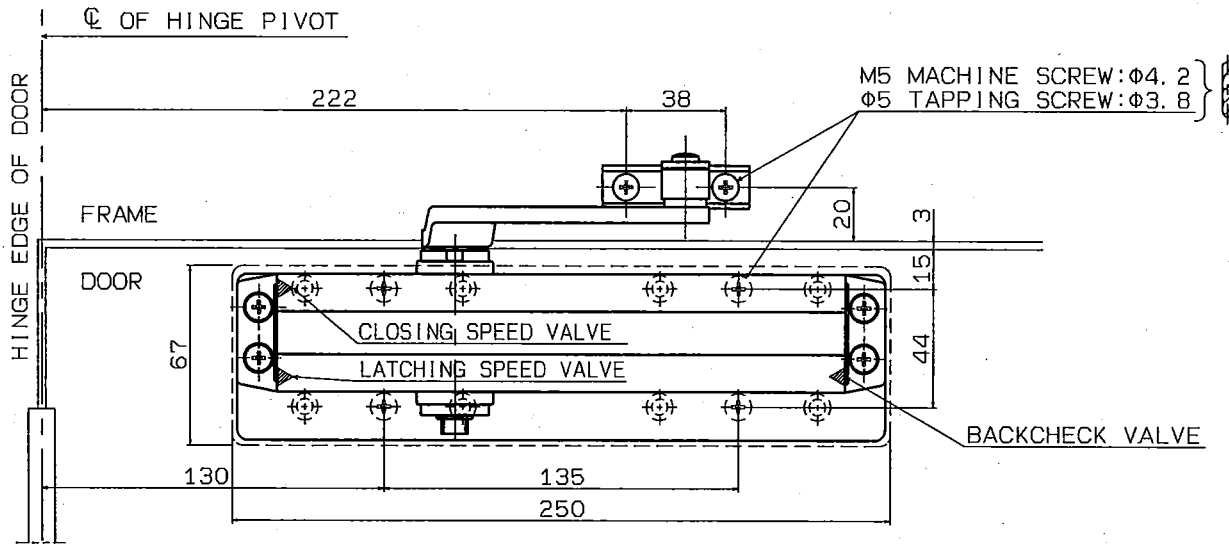

without hold-open	Maximum door weight	Maximum door width
D-2050	60kg	950mm

●with backcheck

RYOBI LIMITED	PRODUCTS	APPLICATION	MODEL No.	DATE	REV.
	DOOR CLOSER	Standard	D-2050(#3)	03/15/2019	

Without hold-open	Maximum door weight	Maximum door width
D-2050	80kg	1100mm

●With backcheck

RYOBI LIMITED	PRODUCTS	APPLICATION	MODEL No.	DATE	REV.
	DOOR CLOSER	Standard	D-2050(#4)	03/15/2019	

Without hold-open	Maximum door weight	Maximum door width
D-2050	100kg	1250mm

●With backcheck

RYOBI LIMITED	PRODUCTS	APPLICATION	MODEL No.	DATE	REV.
	DOOR CLOSER	Standard	D-2050(#5)	03/15/2019	

Without hold-open	Maximum door weight	Maximum door width
D-2050P	80kg	1100mm

● With backcheck

RYOBI LIMITED	PRODUCTS	APPLICATION	MODEL No.	DATE	REV.
	DOOR CLOSER	Parallel arm	D-2050P	03/15/2019	