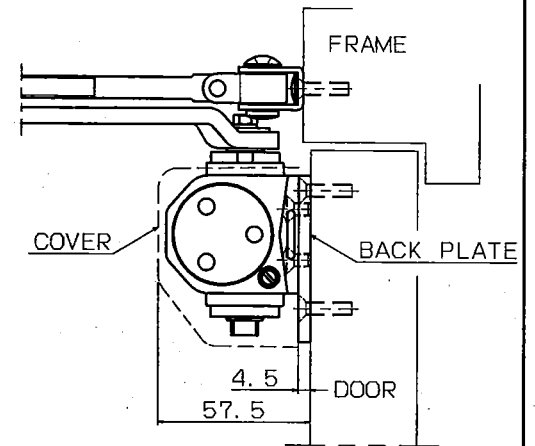

without hold-open	Maximum door weight	Maximum door width
D-2050	60kg	950mm

●with backcheck

RYOBI LIMITED	PRODUCTS	APPLICATION	MODEL No.	DATE	REV.
	DOOR CLOSER	Standard	D-2050(#3)	03/15/2019	

Without hold-open	Maximum door weight	Maximum door width
D-2050	80kg	1100mm

●With backcheck

RYOBI LIMITED	PRODUCTS	APPLICATION	MODEL No.	DATE	REV.
	DOOR CLOSER	Standard	D-2050(#4)	03/15/2019	

Without hold-open	Maximum door weight	Maximum door width
D-2050	100kg	1250mm

●With backcheck

RYOBI LIMITED	PRODUCTS	APPLICATION	MODEL No.	DATE	REV.
	DOOR CLOSER	Standard	D-2050(#5)	03/15/2019	

Without hold-open	Maximum door weight	Maximum door width
D-2050P	80kg	1100mm

● With backcheck

RYOBI LIMITED	PRODUCTS	APPLICATION	MODEL No.	DATE	REV.
	DOOR CLOSER	Parallel arm	D-2050P	03/15/2019	