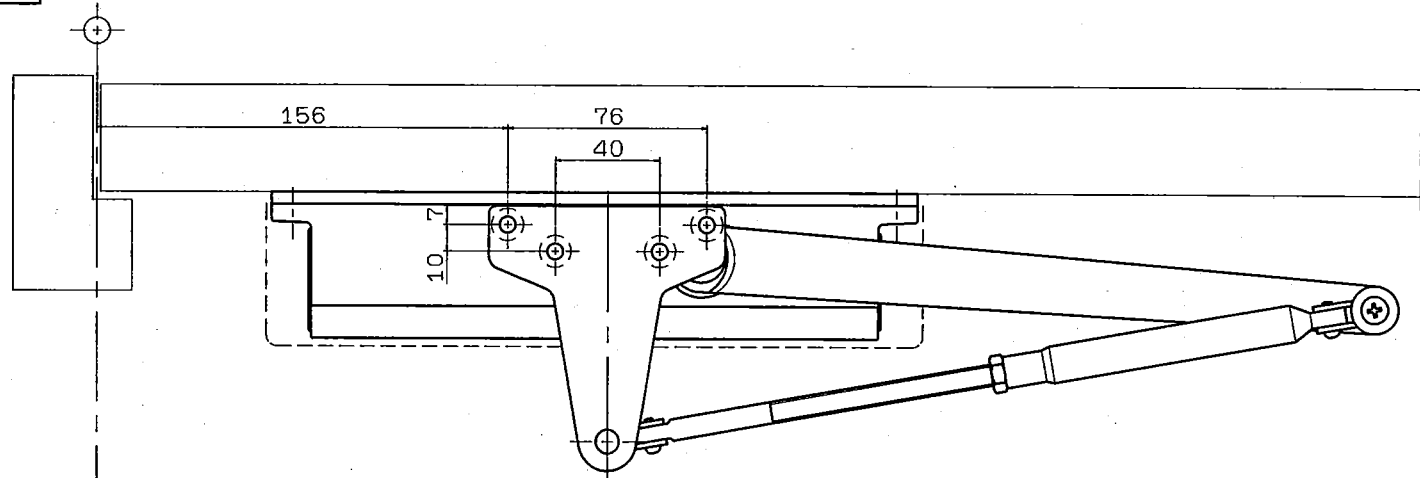

without hold-open	Maximum door weight	Maximum door width
D-2050	60kg	950mm

●with backcheck

RYOBI LIMITED	PRODUCTS	APPLICATION	MODEL No.	DATE	REV.
	DOOR CLOSER	Standard	D-2050(#3)	03/15/2019	

Without hold-open	Maximum door weight	Maximum door width
D-2050	80kg	1100mm

●With backcheck

RYOBI LIMITED	PRODUCTS	APPLICATION	MODEL No.	DATE	REV.
	DOOR CLOSER	Standard	D-2050(#4)	03/15/2019	

Without hold-open	Maximum door weight	Maximum door width
D-2050	100kg	1250mm

●With backcheck

RYOBI LIMITED	PRODUCTS	APPLICATION	MODEL No.	DATE	REV.
	DOOR CLOSER	Standard	D-2050(#5)	03/15/2019	

Without hold-open	Maximum door weight	Maximum door width
D-2050P	80kg	1100mm

● With backcheck

RYOBI LIMITED	PRODUCTS	APPLICATION	MODEL No.	DATE	REV.
	DOOR CLOSER	Parallel arm	D-2050P	03/15/2019	