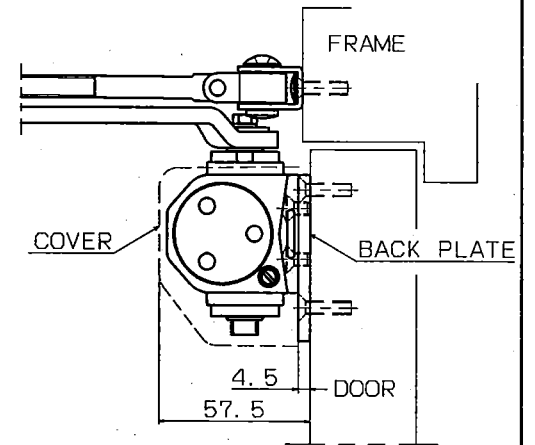

without hold-open	Maximum door weight	Maximum door width
D-2050	60kg	950mm

●with backcheck

RYOBI LIMITED	PRODUCTS	APPLICATION	MODEL No.	DATE	REV.
	DOOR CLOSER	Standard	D-2050(#3)	03/15/2019	

Without hold-open	Maximum door weight	Maximum door width
D-2050	80kg	1100mm

●With backcheck

RYOBI LIMITED	PRODUCTS	APPLICATION	MODEL No.	DATE	REV.
	DOOR CLOSER	Standard	D-2050(#4)	03/15/2019	

Without hold-open	Maximum door weight	Maximum door width
D-2050	100kg	1250mm

●With backcheck

RYOBI LIMITED	PRODUCTS	APPLICATION	MODEL No.	DATE	REV.
	DOOR CLOSER	Standard	D-2050(#5)	03/15/2019	

Without hold-open	Maximum door weight	Maximum door width
D-2050P	80kg	1100mm

● With backcheck

RYOBI LIMITED	PRODUCTS	APPLICATION	MODEL No.	DATE	REV.
	DOOR CLOSER	Parallel arm	D-2050P	03/15/2019	