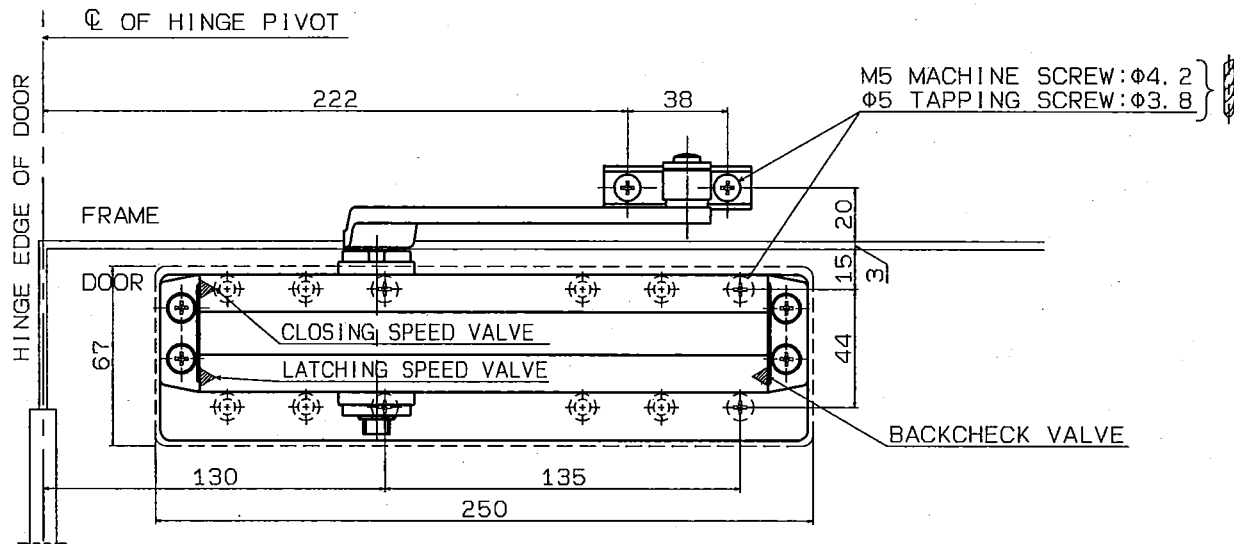

without hold-open	Maximum door weight	Maximum door width
D-2050	60kg	950mm

●with backcheck

RYOBI LIMITED	PRODUCTS	APPLICATION	MODEL No.	DATE	REV.
	DOOR CLOSER	Standard	D-2050(#3)	03/15/2019	

Without hold-open	Maximum door weight	Maximum door width
D-2050	80kg	1100mm

●With backcheck

RYOBI LIMITED	PRODUCTS	APPLICATION	MODEL No.	DATE	REV.
	DOOR CLOSER	Standard	D-2050(#4)	03/15/2019	

Without hold-open	Maximum door weight	Maximum door width
D-2050	100kg	1250mm

●With backcheck

RYOBI LIMITED	PRODUCTS	APPLICATION	MODEL No.	DATE	REV.
	DOOR CLOSER	Standard	D-2050(#5)	03/15/2019	

Without hold-open	Maximum door weight	Maximum door width
D-2050P	80kg	1100mm

● With backcheck

RYOBI LIMITED	PRODUCTS	APPLICATION	MODEL No.	DATE	REV.
	DOOR CLOSER	Parallel arm	D-2050P	03/15/2019	