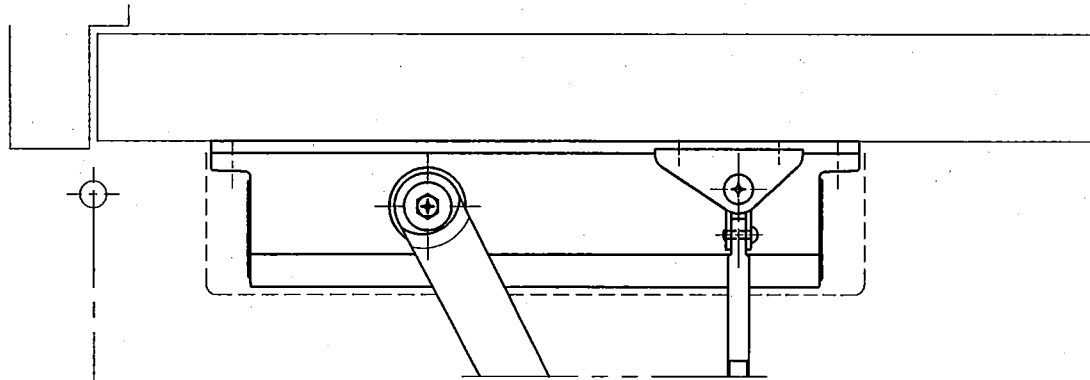

without hold-open	Maximum door weight	Maximum door width
D-2050	60kg	950mm

●with backcheck

RYOBI LIMITED	PRODUCTS	APPLICATION	MODEL No.	DATE	REV.
	DOOR CLOSER	Standard	D-2050(#3)	03/15/2019	

Without hold-open	Maximum door weight	Maximum door width
D-2050	80kg	1100mm

●With backcheck

RYOBI LIMITED	PRODUCTS	APPLICATION	MODEL No.	DATE	REV.
	DOOR CLOSER	Standard	D-2050(#4)	03/15/2019	

Without hold-open	Maximum door weight	Maximum door width
D-2050	100kg	1250mm

●With backcheck

RYOBI LIMITED	PRODUCTS	APPLICATION	MODEL No.	DATE	REV.
	DOOR CLOSER	Standard	D-2050(#5)	03/15/2019	

Without hold-open	Maximum door weight	Maximum door width
D-2050P	80kg	1100mm

● With backcheck

RYOBI LIMITED	PRODUCTS	APPLICATION	MODEL No.	DATE	REV.
	DOOR CLOSER	Parallel arm	D-2050P	03/15/2019	