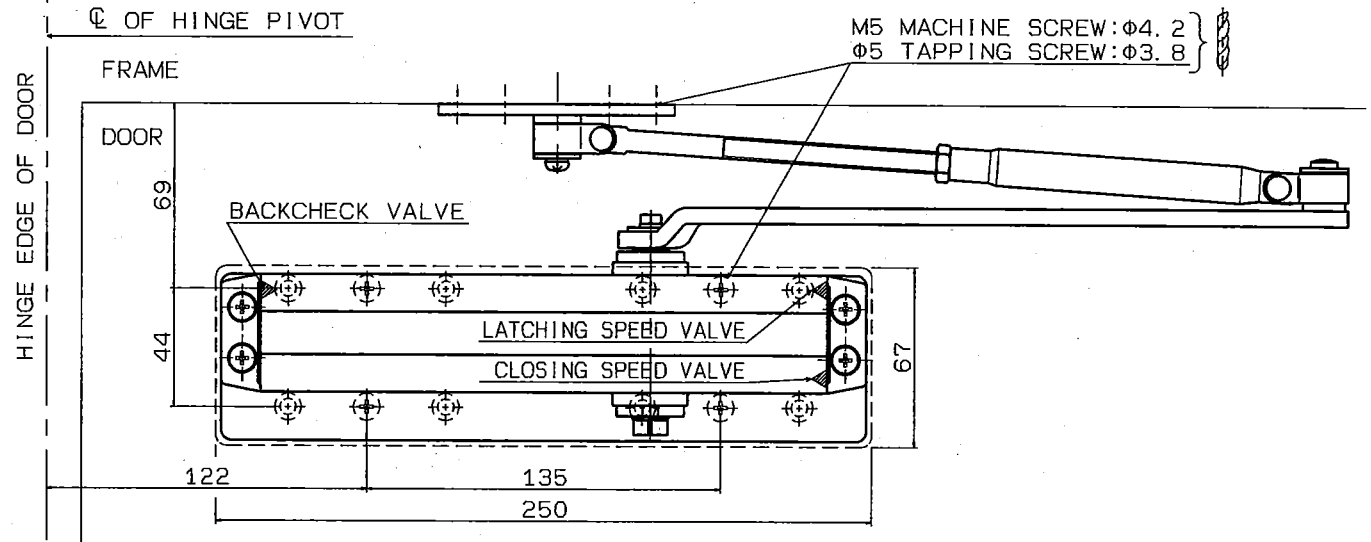

without hold-open	Maximum door weight	Maximum door width
D-2050	60kg	950mm

●with backcheck

RYOBI LIMITED	PRODUCTS	APPLICATION	MODEL No.	DATE	REV.
	DOOR CLOSER	Standard	D-2050(#3)	03/15/2019	

Without hold-open	Maximum door weight	Maximum door width
D-2050	80kg	1100mm

●With backcheck

RYOBI LIMITED	PRODUCTS	APPLICATION	MODEL No.	DATE	REV.
	DOOR CLOSER	Standard	D-2050(#4)	03/15/2019	

Without hold-open	Maximum door weight	Maximum door width
D-2050	100kg	1250mm

●With backcheck

RYOBI LIMITED	PRODUCTS	APPLICATION	MODEL No.	DATE	REV.
	DOOR CLOSER	Standard	D-2050(#5)	03/15/2019	

Without hold-open	Maximum door weight	Maximum door width
D-2050P	80kg	1100mm

● With backcheck

RYOBI LIMITED	PRODUCTS	APPLICATION	MODEL No.	DATE	REV.
	DOOR CLOSER	Parallel arm	D-2050P	03/15/2019	