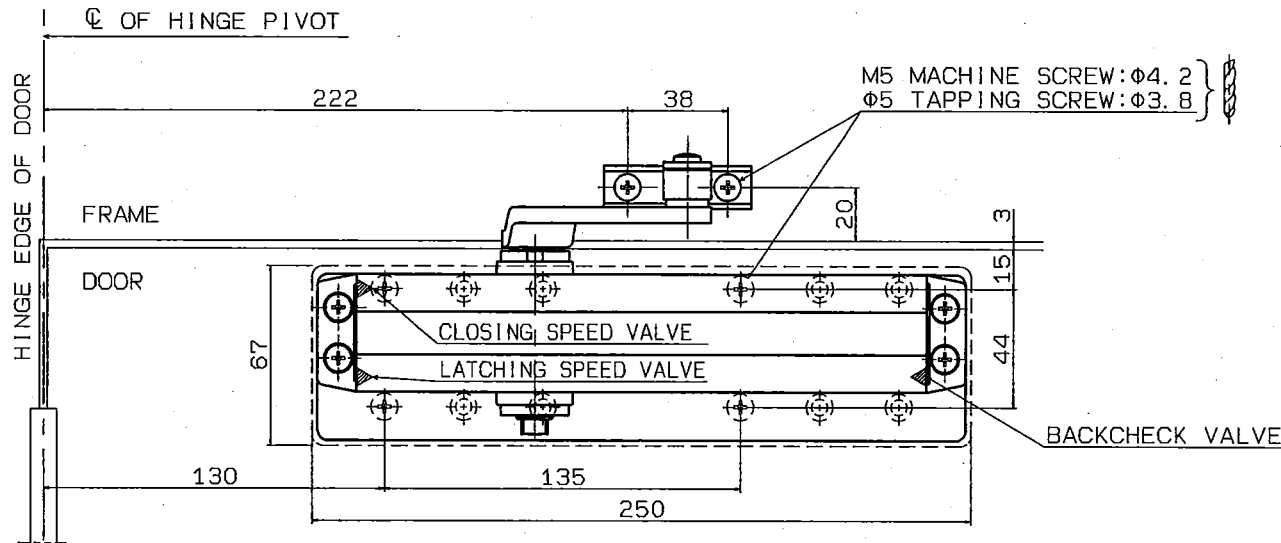

without hold-open	Maximum door weight	Maximum door width
D-2050	60kg	950mm

●with backcheck

RYOBI LIMITED	PRODUCTS	APPLICATION	MODEL No.	DATE	REV.
	DOOR CLOSER	Standard	D-2050(#3)	03/15/2019	

Without hold-open	Maximum door weight	Maximum door width
D-2050	80kg	1100mm

●With backcheck

RYOBI LIMITED	PRODUCTS	APPLICATION	MODEL No.	DATE	REV.
	DOOR CLOSER	Standard	D-2050(#4)	03/15/2019	

Without hold-open	Maximum door weight	Maximum door width
D-2050	100kg	1250mm

●With backcheck

RYOBI LIMITED	PRODUCTS	APPLICATION	MODEL No.	DATE	REV.
	DOOR CLOSER	Standard	D-2050(#5)	03/15/2019	

Without hold-open	Maximum door weight	Maximum door width
D-2050P	80kg	1100mm

● With backcheck

RYOBI LIMITED	PRODUCTS	APPLICATION	MODEL No.	DATE	REV.
	DOOR CLOSER	Parallel arm	D-2050P	03/15/2019	