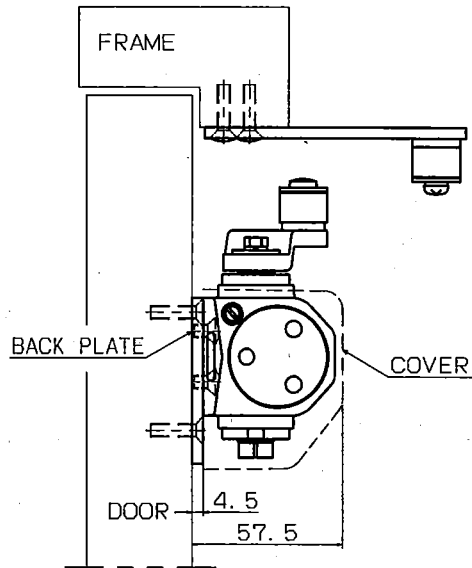

●With backcheck

RYOBI LIMITED	PRODUCTS	APPLICATION	MODEL No.	DATE	REV.
	DOOR CLOSER	Standard	D-2050(#4)	03/15/2019	

Without hold-open	Maximum door weight	Maximum door width
D-2050	100kg	1250mm

●With backcheck

RYOBI LIMITED	PRODUCTS	APPLICATION	MODEL No.	DATE	REV.
	DOOR CLOSER	Standard	D-2050(#5)	03/15/2019	

Without hold-open	Maximum door weight	Maximum door width
D-2050P	80kg	1100mm

● With backcheck

RYOBI LIMITED	PRODUCTS	APPLICATION	MODEL No.	DATE	REV.
	DOOR CLOSER	Parallel arm	D-2050P	03/15/2019	