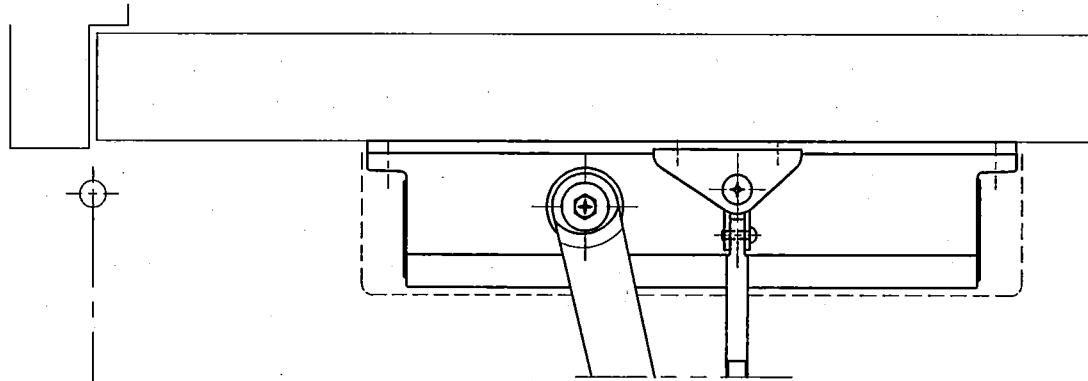

without hold-open	Maximum door weight	Maximum door width
D-2050	60kg	950mm

●with backcheck

RYOBI LIMITED	PRODUCTS	APPLICATION	MODEL No.	DATE	REV.
	DOOR CLOSER	Standard	D-2050(#3)	03/15/2019	

Without hold-open	Maximum door weight	Maximum door width
D-2050	80kg	1100mm

●With backcheck

RYOBI LIMITED	PRODUCTS	APPLICATION	MODEL No.	DATE	REV.
	DOOR CLOSER	Standard	D-2050(#4)	03/15/2019	

Without hold-open	Maximum door weight	Maximum door width
D-2050	100kg	1250mm

●With backcheck

RYOBI LIMITED	PRODUCTS	APPLICATION	MODEL No.	DATE	REV.
	DOOR CLOSER	Standard	D-2050(#5)	03/15/2019	

Without hold-open	Maximum door weight	Maximum door width
D-2050P	80kg	1100mm

● With backcheck

RYOBI LIMITED	PRODUCTS	APPLICATION	MODEL No.	DATE	REV.
	DOOR CLOSER	Parallel arm	D-2050P	03/15/2019	