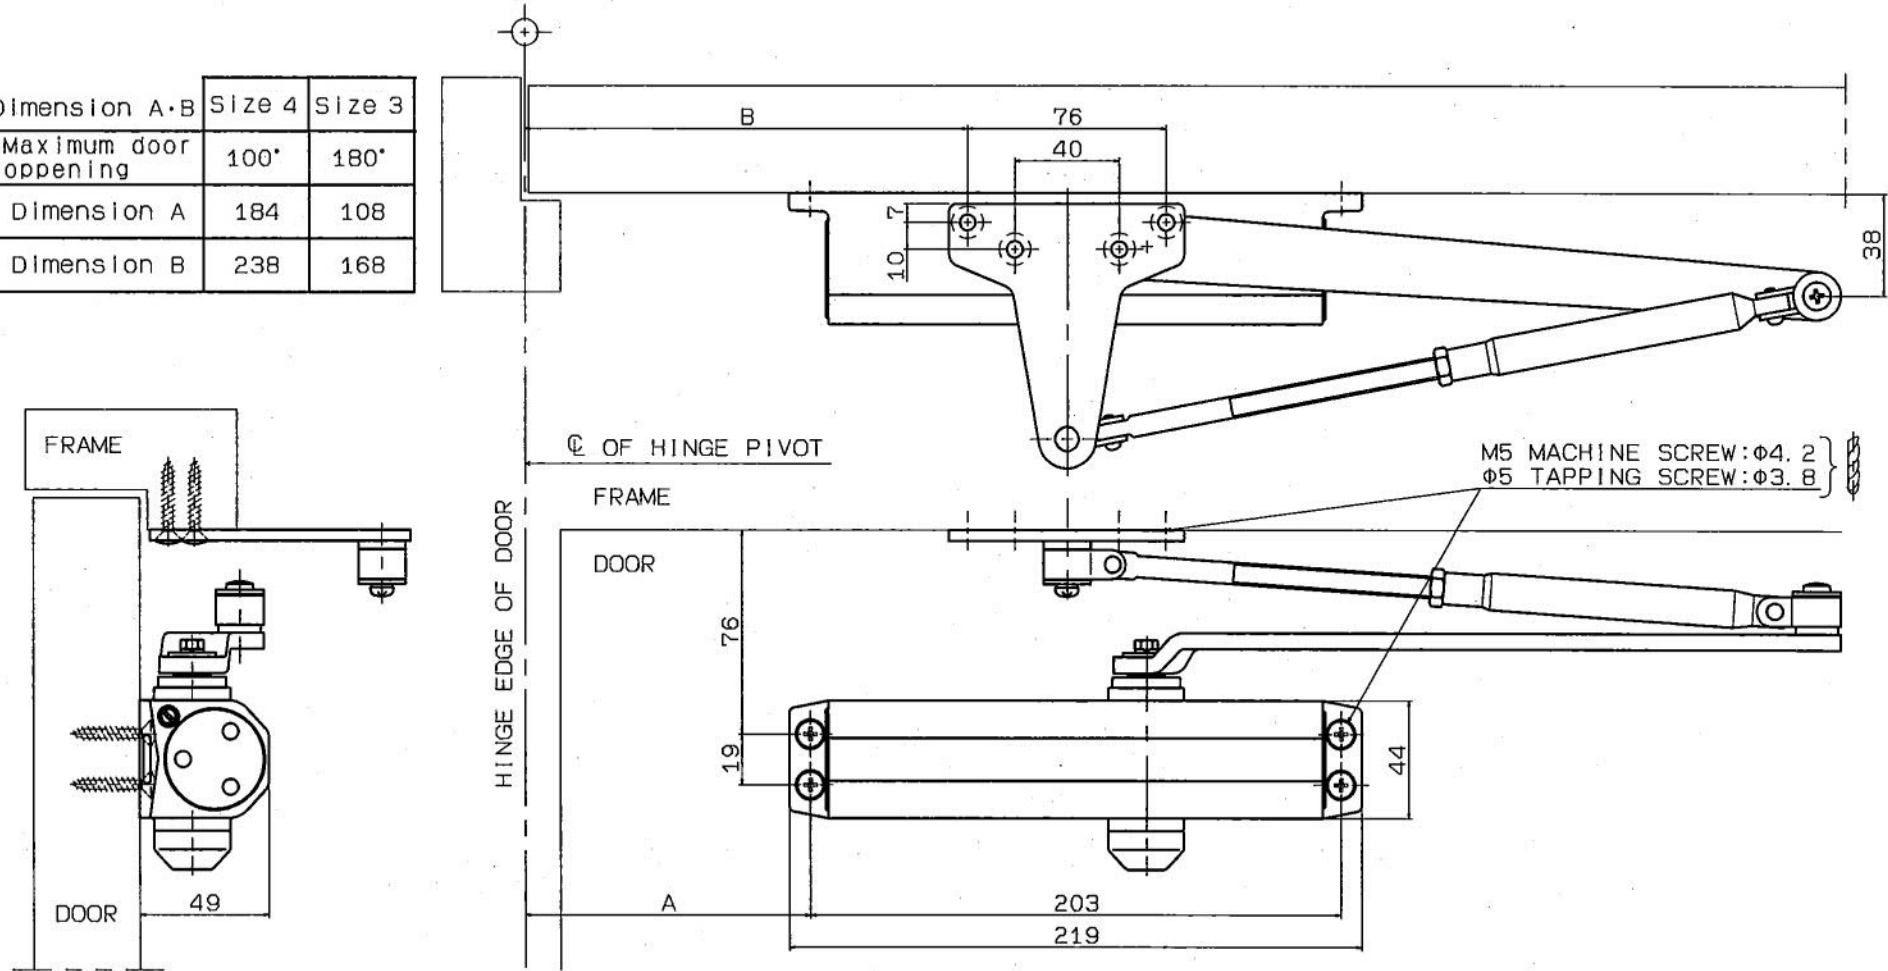

Size	No cover		Maximum door weight	Maximum door width	
	Without backcheck	With backcheck		Interior	Exterior
3	D-1504P	D-1504BCP	65kg	1050mm	900mm
4			80kg	1200mm	950mm

●without hold-open

Dimension A·B	Size 4	Size 3
Maximum door opening	100°	180°
Dimension A	184	108
Dimension B	238	168

RYOBI LIMITED

PRODUCTS

DOOR CLOSER

APPLICATION

Parallel arm

MODEL No.

D-1504P

DATE