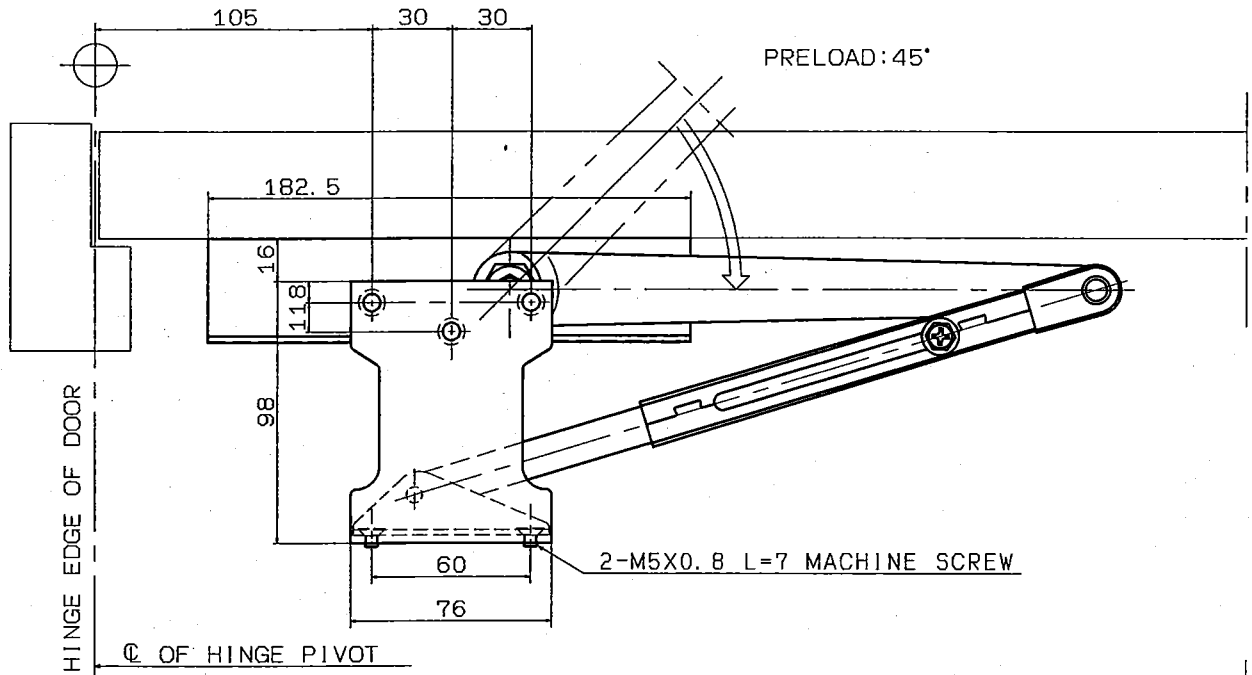

Without backcheck	With backcheck	Door width	Door weight
D-1200	D-1200BC	850mm	40kg

● Without hold-open

RYOBI LIMITED	PRODUCTS	APPLICATION	MODEL No.	DATE	REV.
	DOOR CLOSER	Standard	D-1200, D-1200BC(Size2)	07/20/2018	

Without backcheck	With backcheck	Door width	Door weight
D-1200	D-1200BC	950mm	60kg

● Without hold-open

RYOBI LIMITED	PRODUCTS	APPLICATION	MODEL No.	DATE	REV.
	DOOR CLOSER	Standard	D-1200, D-1200BC(Size3)	07/20/2018	

Without backcheck	With backcheck	Door width	Door weight
D-1200	D-1200BC	1100mm	80kg

● Without hold-open

RYOBI LIMITED	PRODUCTS	APPLICATION	MODEL No.	DATE	REV.
	DOOR CLOSER	Standard	D-1200, D-1200BC(Size4)	07/20/2018	

Without backcheck	With backcheck	Door width	Door weight
D-1200P	D-1200BCP	950mm	60kg

● Without hold-open

3-M5X0.8 L=15 MACHINE SCREW  
or  
3-ST4.8 L=20 TAPPING SCREW

RYOBI LIMITED	PRODUCTS	APPLICATION	MODEL NO.	DATE	REV.
	DOOR CLOSER	Parallel arm	D-1200P, D-1200BCP	04/09/2019	1