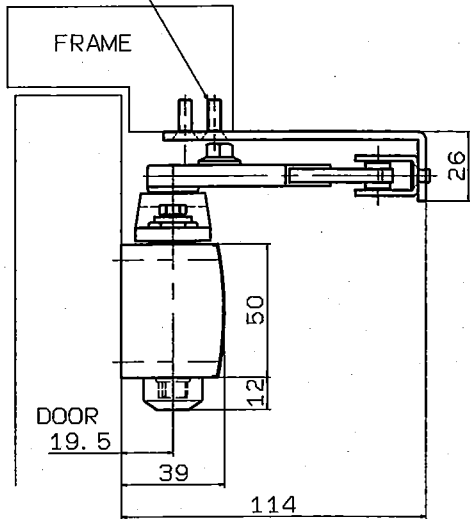

Without backcheck	With backcheck	Door width	Door weight
D-1200	D-1200BC	850mm	40kg

● Without hold-open

RYOBI LIMITED	PRODUCTS	APPLICATION	MODEL No.	DATE	REV.
	DOOR CLOSER	Standard	D-1200, D-1200BC(Size2)	07/20/2018	

Without backcheck	With backcheck	Door width	Door weight
D-1200	D-1200BC	950mm	60kg

● Without hold-open

RYOBI LIMITED	PRODUCTS	APPLICATION	MODEL No.	DATE	REV.
	DOOR CLOSER	Standard	D-1200, D-1200BC(Size3)	07/20/2018	

Without backcheck	With backcheck	Door width	Door weight
D-1200	D-1200BC	1100mm	80kg

● Without hold-open

RYOBI LIMITED	PRODUCTS	APPLICATION	MODEL No.	DATE	REV.
	DOOR CLOSER	Standard	D-1200, D-1200BC(Size4)	07/20/2018	

Without backcheck	With backcheck	Door width	Door weight
D-1200P	D-1200BCP	950mm	60kg

● Without hold-open

3-M5X0.8 L=15 MACHINE SCREW  
or  
3-ST4.8 L=20 TAPPING SCREW

RYOBI LIMITED	PRODUCTS	APPLICATION	MODEL NO.	DATE	REV.
	DOOR CLOSER	Parallel arm	D-1200P, D-1200BCP	04/09/2019	1