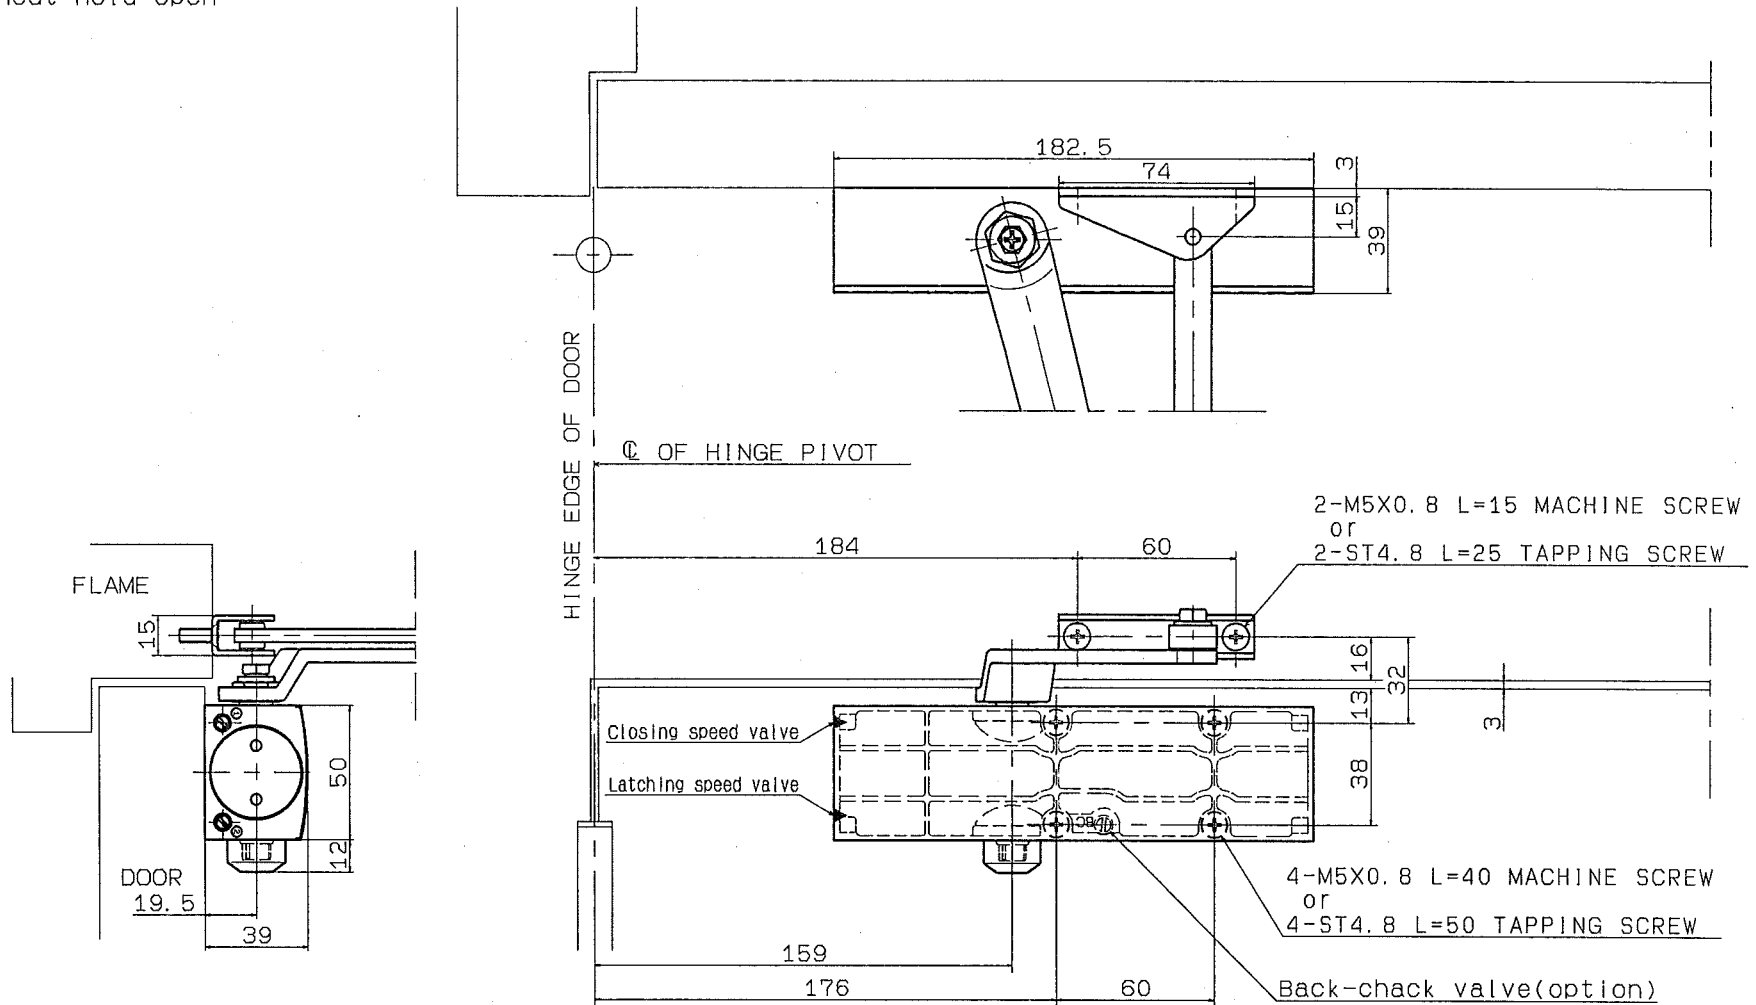

Without backcheck	With backcheck	Door width	Door weight
D-1200	D-1200BC	850mm	40kg

● Without hold-open

RYOBI LIMITED	PRODUCTS	APPLICATION	MODEL No.	DATE	REV.
	DOOR CLOSER	Standard	D-1200, D-1200BC(Size2)	07/20/2018	

Without backcheck	With backcheck	Door width	Door weight
D-1200	D-1200BC	950mm	60kg

● Without hold-open

RYOBI LIMITED	PRODUCTS	APPLICATION	MODEL No.	DATE	REV.
	DOOR CLOSER	Standard	D-1200, D-1200BC(Size3)	07/20/2018	

Without backcheck	With backcheck	Door width	Door weight
D-1200	D-1200BC	1100mm	80kg

● Without hold-open

RYOBI LIMITED	PRODUCTS	APPLICATION	MODEL No.	DATE	REV.
	DOOR CLOSER	Standard	D-1200, D-1200BC(Size4)	07/20/2018	

Without backcheck	With backcheck	Door width	Door weight
D-1200P	D-1200BCP	950mm	60kg

● Without hold-open

3-M5X0.8 L=15 MACHINE SCREW  
or  
3-ST4.8 L=20 TAPPING SCREW

RYOBI LIMITED	PRODUCTS	APPLICATION	MODEL NO.	DATE	REV.
	DOOR CLOSER	Parallel arm	D-1200P, D-1200BCP	04/09/2019	1