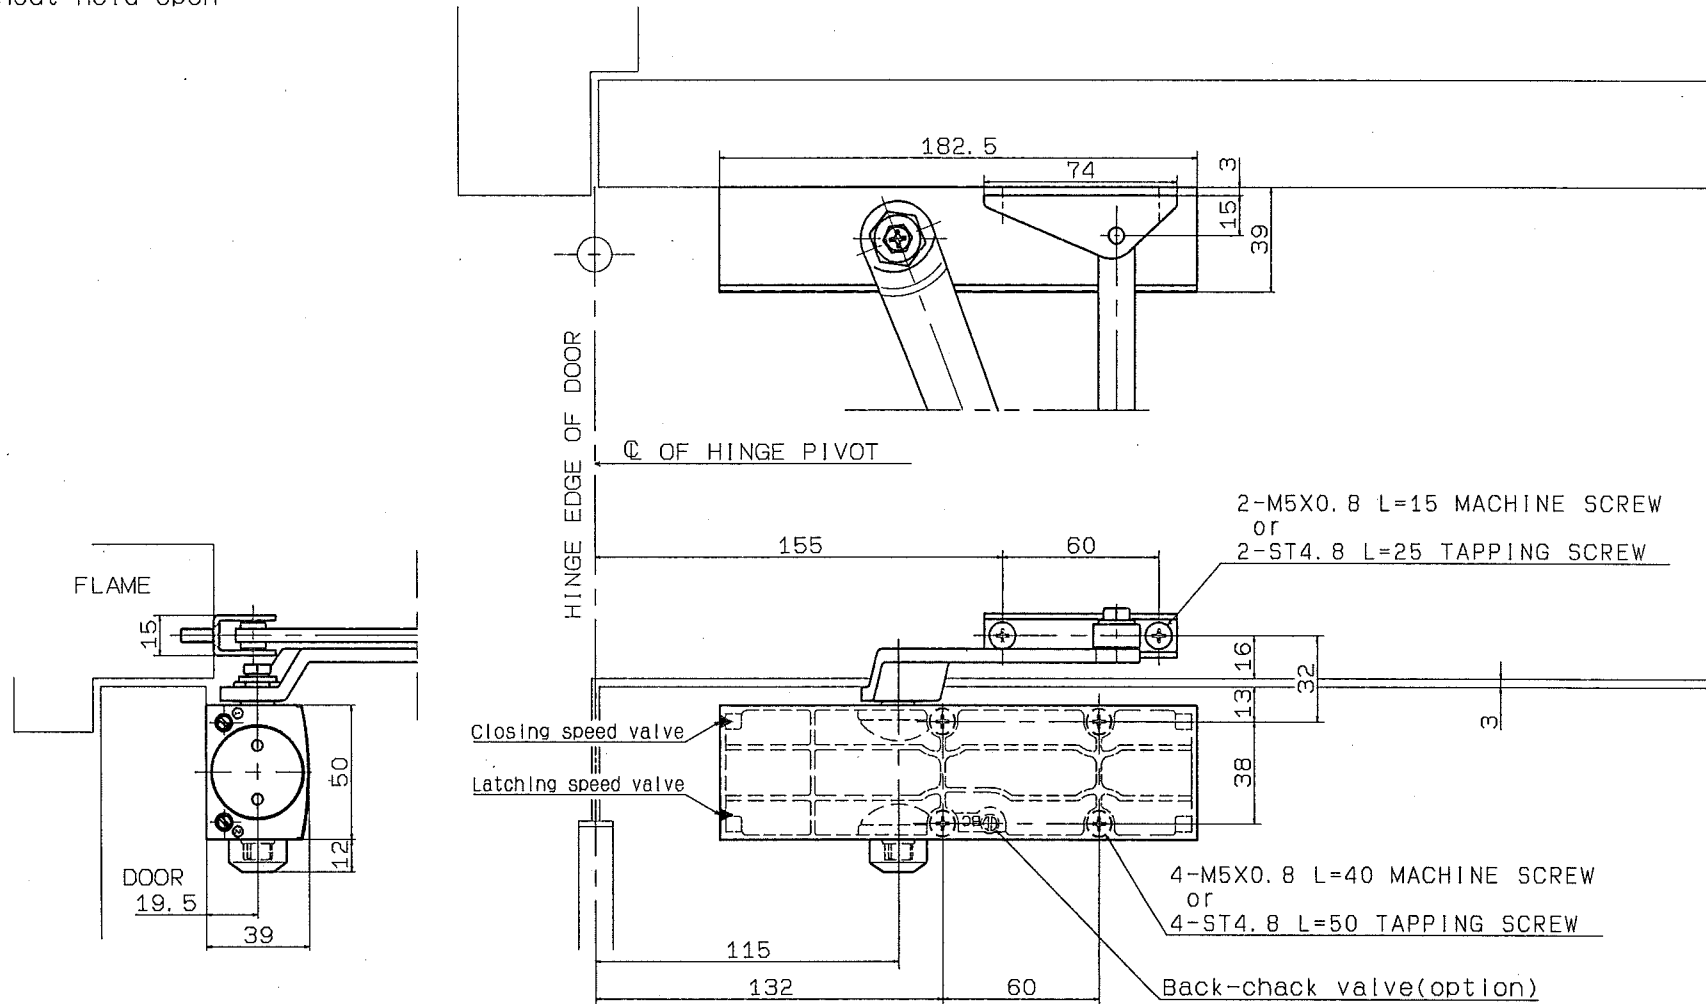

Without backcheck	With backcheck	Door width	Door weight
D-1200	D-1200BC	850mm	40kg

● Without hold-open

RYOBI LIMITED	PRODUCTS	APPLICATION	MODEL No.	DATE	REV.
	DOOR CLOSER	Standard	D-1200, D-1200BC(Size2)	07/20/2018	

Without backcheck	With backcheck	Door width	Door weight
D-1200	D-1200BC	950mm	60kg

● Without hold-open

RYOBI LIMITED	PRODUCTS	APPLICATION	MODEL No.	DATE	REV.
	DOOR CLOSER	Standard	D-1200, D-1200BC(Size3)	07/20/2018	

Without backcheck	With backcheck	Door width	Door weight
D-1200	D-1200BC	1100mm	80kg

● Without hold-open

RYOBI LIMITED	PRODUCTS	APPLICATION	MODEL No.	DATE	REV.
	DOOR CLOSER	Standard	D-1200, D-1200BC(Size4)	07/20/2018	

Without backcheck	With backcheck	Door width	Door weight
D-1200P	D-1200BCP	950mm	60kg

● Without hold-open

3-M5X0.8 L=15 MACHINE SCREW  
or  
3-ST4.8 L=20 TAPPING SCREW

RYOBI LIMITED	PRODUCTS	APPLICATION	MODEL NO.	DATE	REV.
	DOOR CLOSER	Parallel arm	D-1200P, D-1200BCP	04/09/2019	1