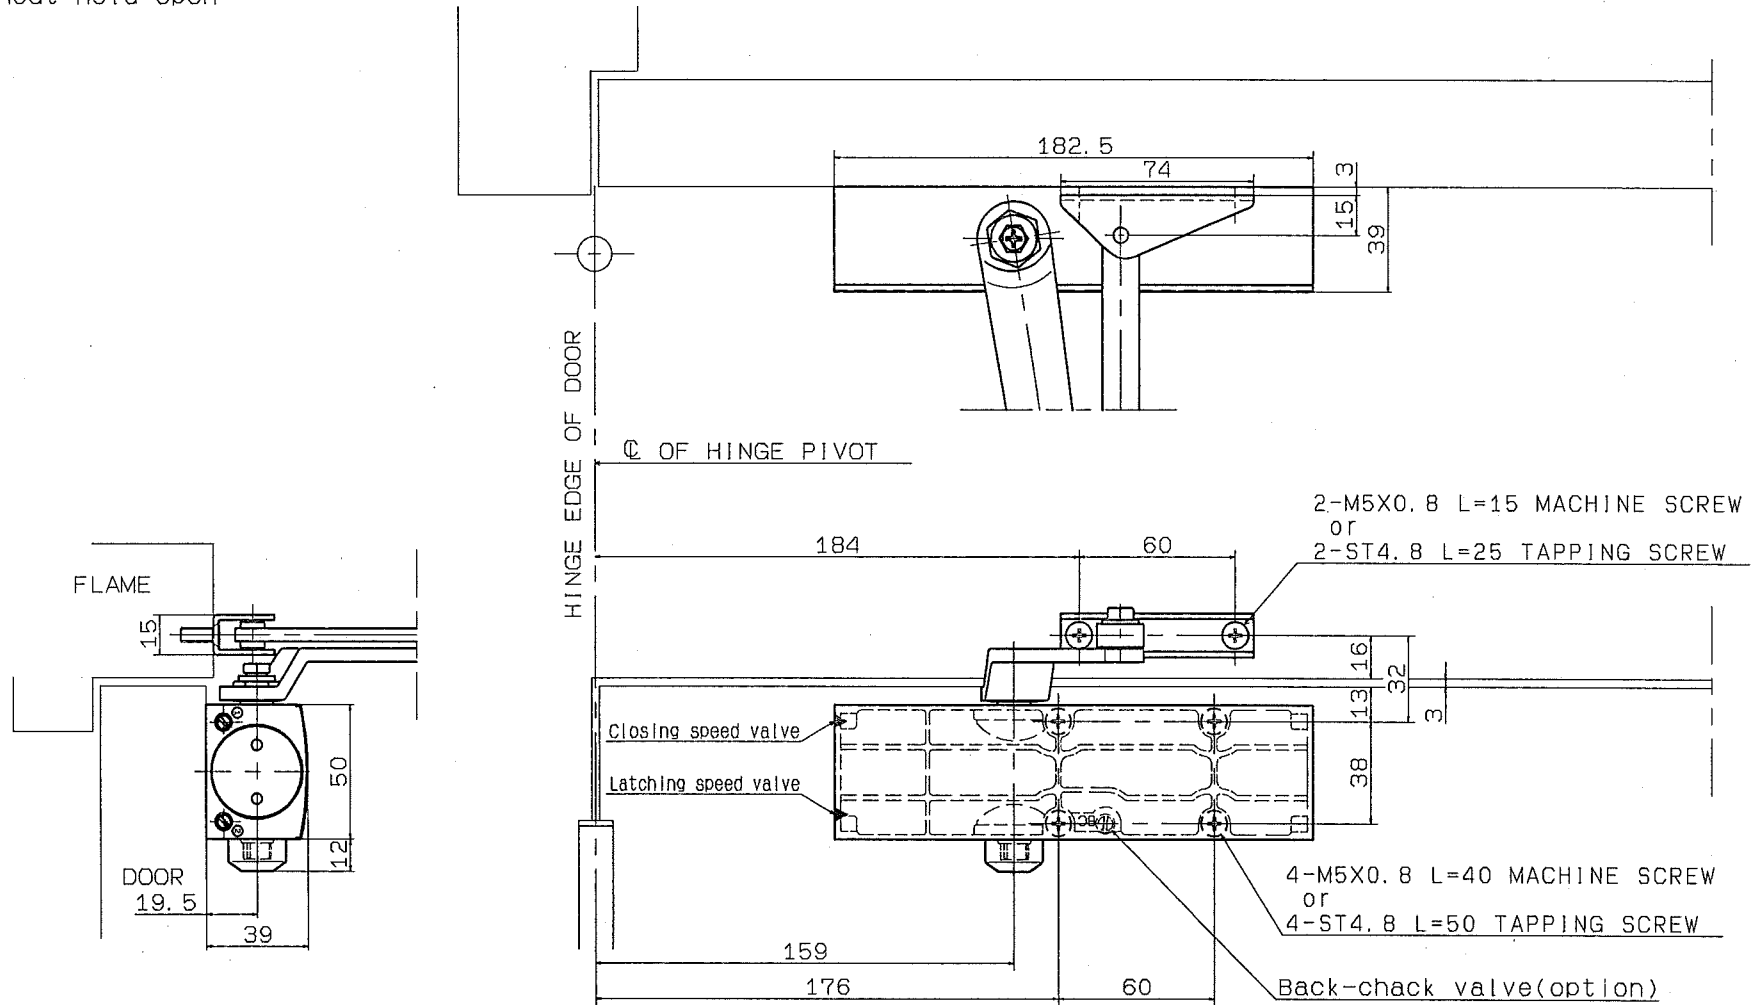

Without backcheck	With backcheck	Door width	Door weight
D-1200	D-1200BC	850mm	40kg

● Without hold-open

RYOBI LIMITED	PRODUCTS	APPLICATION	MODEL No.	DATE	REV.
	DOOR CLOSER	Standard	D-1200, D-1200BC(Size2)	07/20/2018	

Without backcheck	With backcheck	Door width	Door weight
D-1200	D-1200BC	950mm	60kg

● Without hold-open

RYOBI LIMITED	PRODUCTS	APPLICATION	MODEL No.	DATE	REV.
	DOOR CLOSER	Standard	D-1200, D-1200BC(Size3)	07/20/2018	

Without backcheck	With backcheck	Door width	Door weight
D-1200	D-1200BC	1100mm	80kg

● Without hold-open

RYOBI LIMITED	PRODUCTS	APPLICATION	MODEL No.	DATE	REV.
	DOOR CLOSER	Standard	D-1200, D-1200BC(Size4)	07/20/2018	

Without backcheck	With backcheck	Door width	Door weight
D-1200P	D-1200BCP	950mm	60kg

● Without hold-open

3-M5X0.8 L=15 MACHINE SCREW  
or  
3-ST4.8 L=20 TAPPING SCREW

RYOBI LIMITED	PRODUCTS	APPLICATION	MODEL NO.	DATE	REV.
	DOOR CLOSER	Parallel arm	D-1200P, D-1200BCP	04/09/2019	1