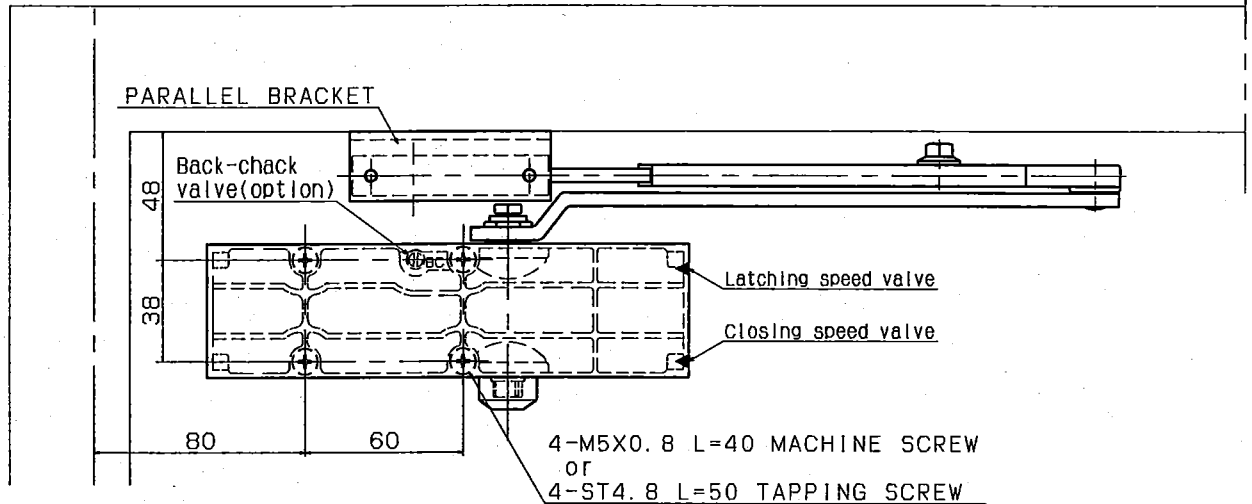

Without backcheck	With backcheck	Door width	Door weight
D-1200P	D-1200BCP	950mm	60kg

● Without hold-open

3-M5X0.8 L=15 MACHINE SCREW  
or  
3-ST4.8 L=20 TAPPING SCREW

RYOBI LIMITED	PRODUCTS	APPLICATION	MODEL NO.	DATE	REV.
	DOOR CLOSER	Parallel arm	D-1200P, D-1200BCP	04/09/2019	1